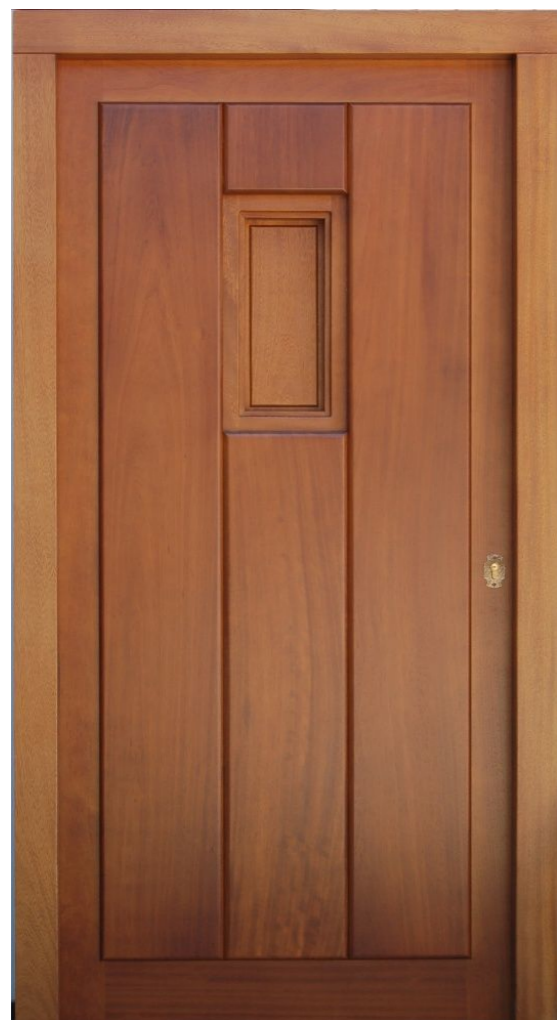

Seeeyesdoor

Foshan seeeyesdoor Co.,.Limited //

wood interior door

**what you see
for what you get**

WOOD VERTICAL LINEDOOR

WOOD CARVING DOOR

WOOD CARVING DOOR

WOOD GLASS DOOR

WOOD WHITE DOOR

WOOD WHITE DESIGN DOOR

WOOD WHITE AROUND ARCH DOOR

WOOD AROUND ARCH DOOR

WOOD SIMPLE DESIGN DOOR

WOOD BLACK LINE DOOR

WOOD AHEAD DOOR

WHITE HIDDEN DOOR

COLOR HIDDEN DOOR

HIDDEN WITH VERTICAL LINE DOOR

COLOR HIDDEN DOOR

HIGHTH WHITE HIDDEN DOOR

GERY HIDDEN DOOR

WOOD COLOR HIDDEN DOOR

CUSTOM COLOR HIDDEN DOOR

PIVOT WHITE HIDDEN DOOR

HIGH TRACK FLODING DOOR

interior hidden door