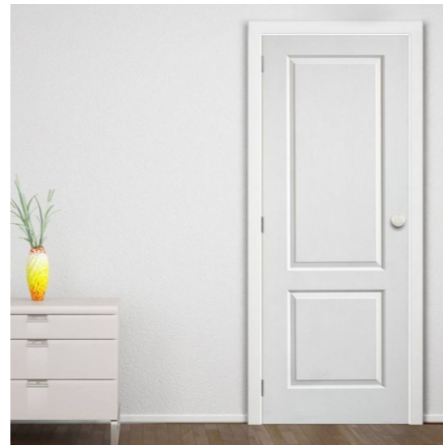

Seeeyesdoor

Foshan seeeyesdoor Co.,.Limited //

wood interior door

**what you see
for what you get**

WOOD VERTICAL LINEDOOR

WOOD CARVING DOOR

WOOD CARVING DOOR

WOOD GLASS DOOR

WOOD WHITE DOOR

WOOD WHITE DESIGN DOOR

WOOD WHITE AROUND ARCH DOOR

WOOD AROUND ARCH DOOR

WOOD SIMPLE DESIGN DOOR

WOOD BLACK LINE DOOR

WOOD AHEAD DOOR

WHITE HIDDEN DOOR

COLOR HIDDEN DOOR

HIDDEN WITH VERTICAL LINE DOOR

COLOR HIDDEN DOOR

HIGHTH WHITE HIDDEN DOOR

GERY HIDDEN DOOR

WOOD COLOR HIDDEN DOOR

CUSTOM COLOR HIDDEN DOOR

PIVOT WHITE HIDDEN DOOR

HIGH TRACK FLODING DOOR

interior hidden door